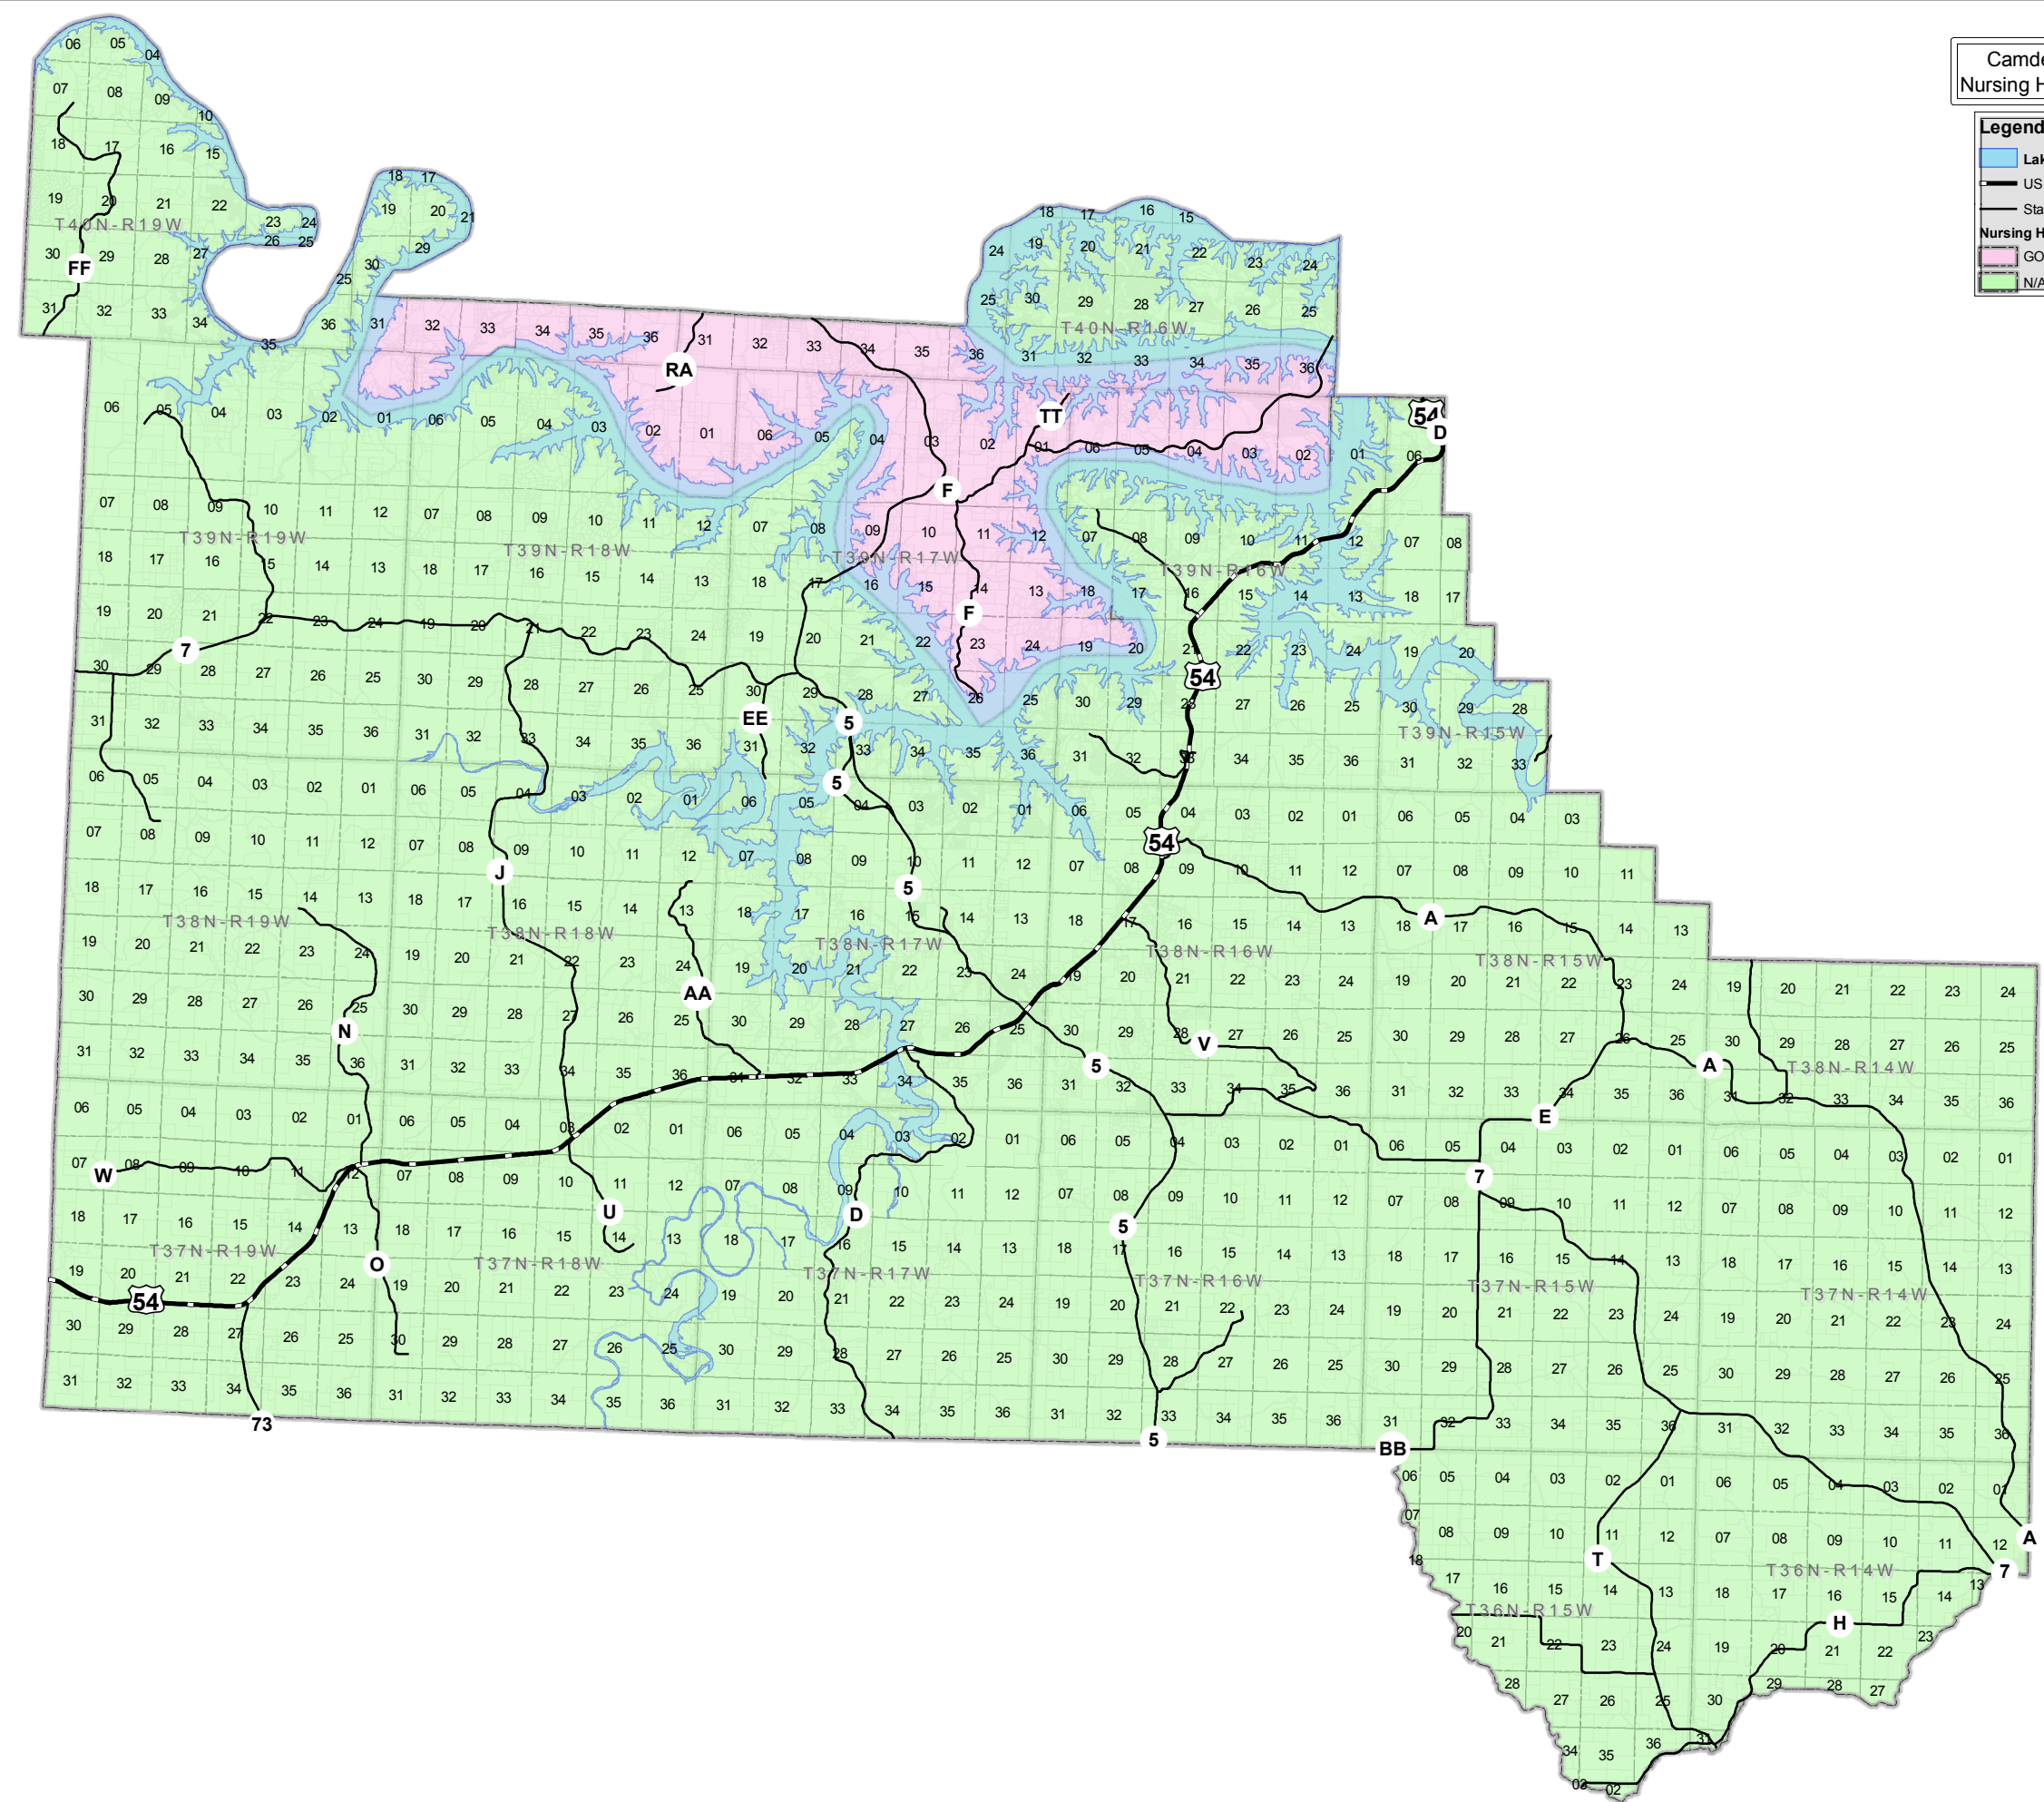

Camden County  
Nursing Home Districts

**Legend**

- Lake
- US Highways
- State Highways
- Nursing Home Districts
  - GOOD SHEPHERD
  - N/A

Copyright: Camden County, Missouri, MIS/GIS, 2007

A good faith effort has been made to provide the most accurate data possible, but accuracy of this map is not guaranteed. This is not a legal document, and should not be substituted for a title search, appraisal, survey, or zoning verification.