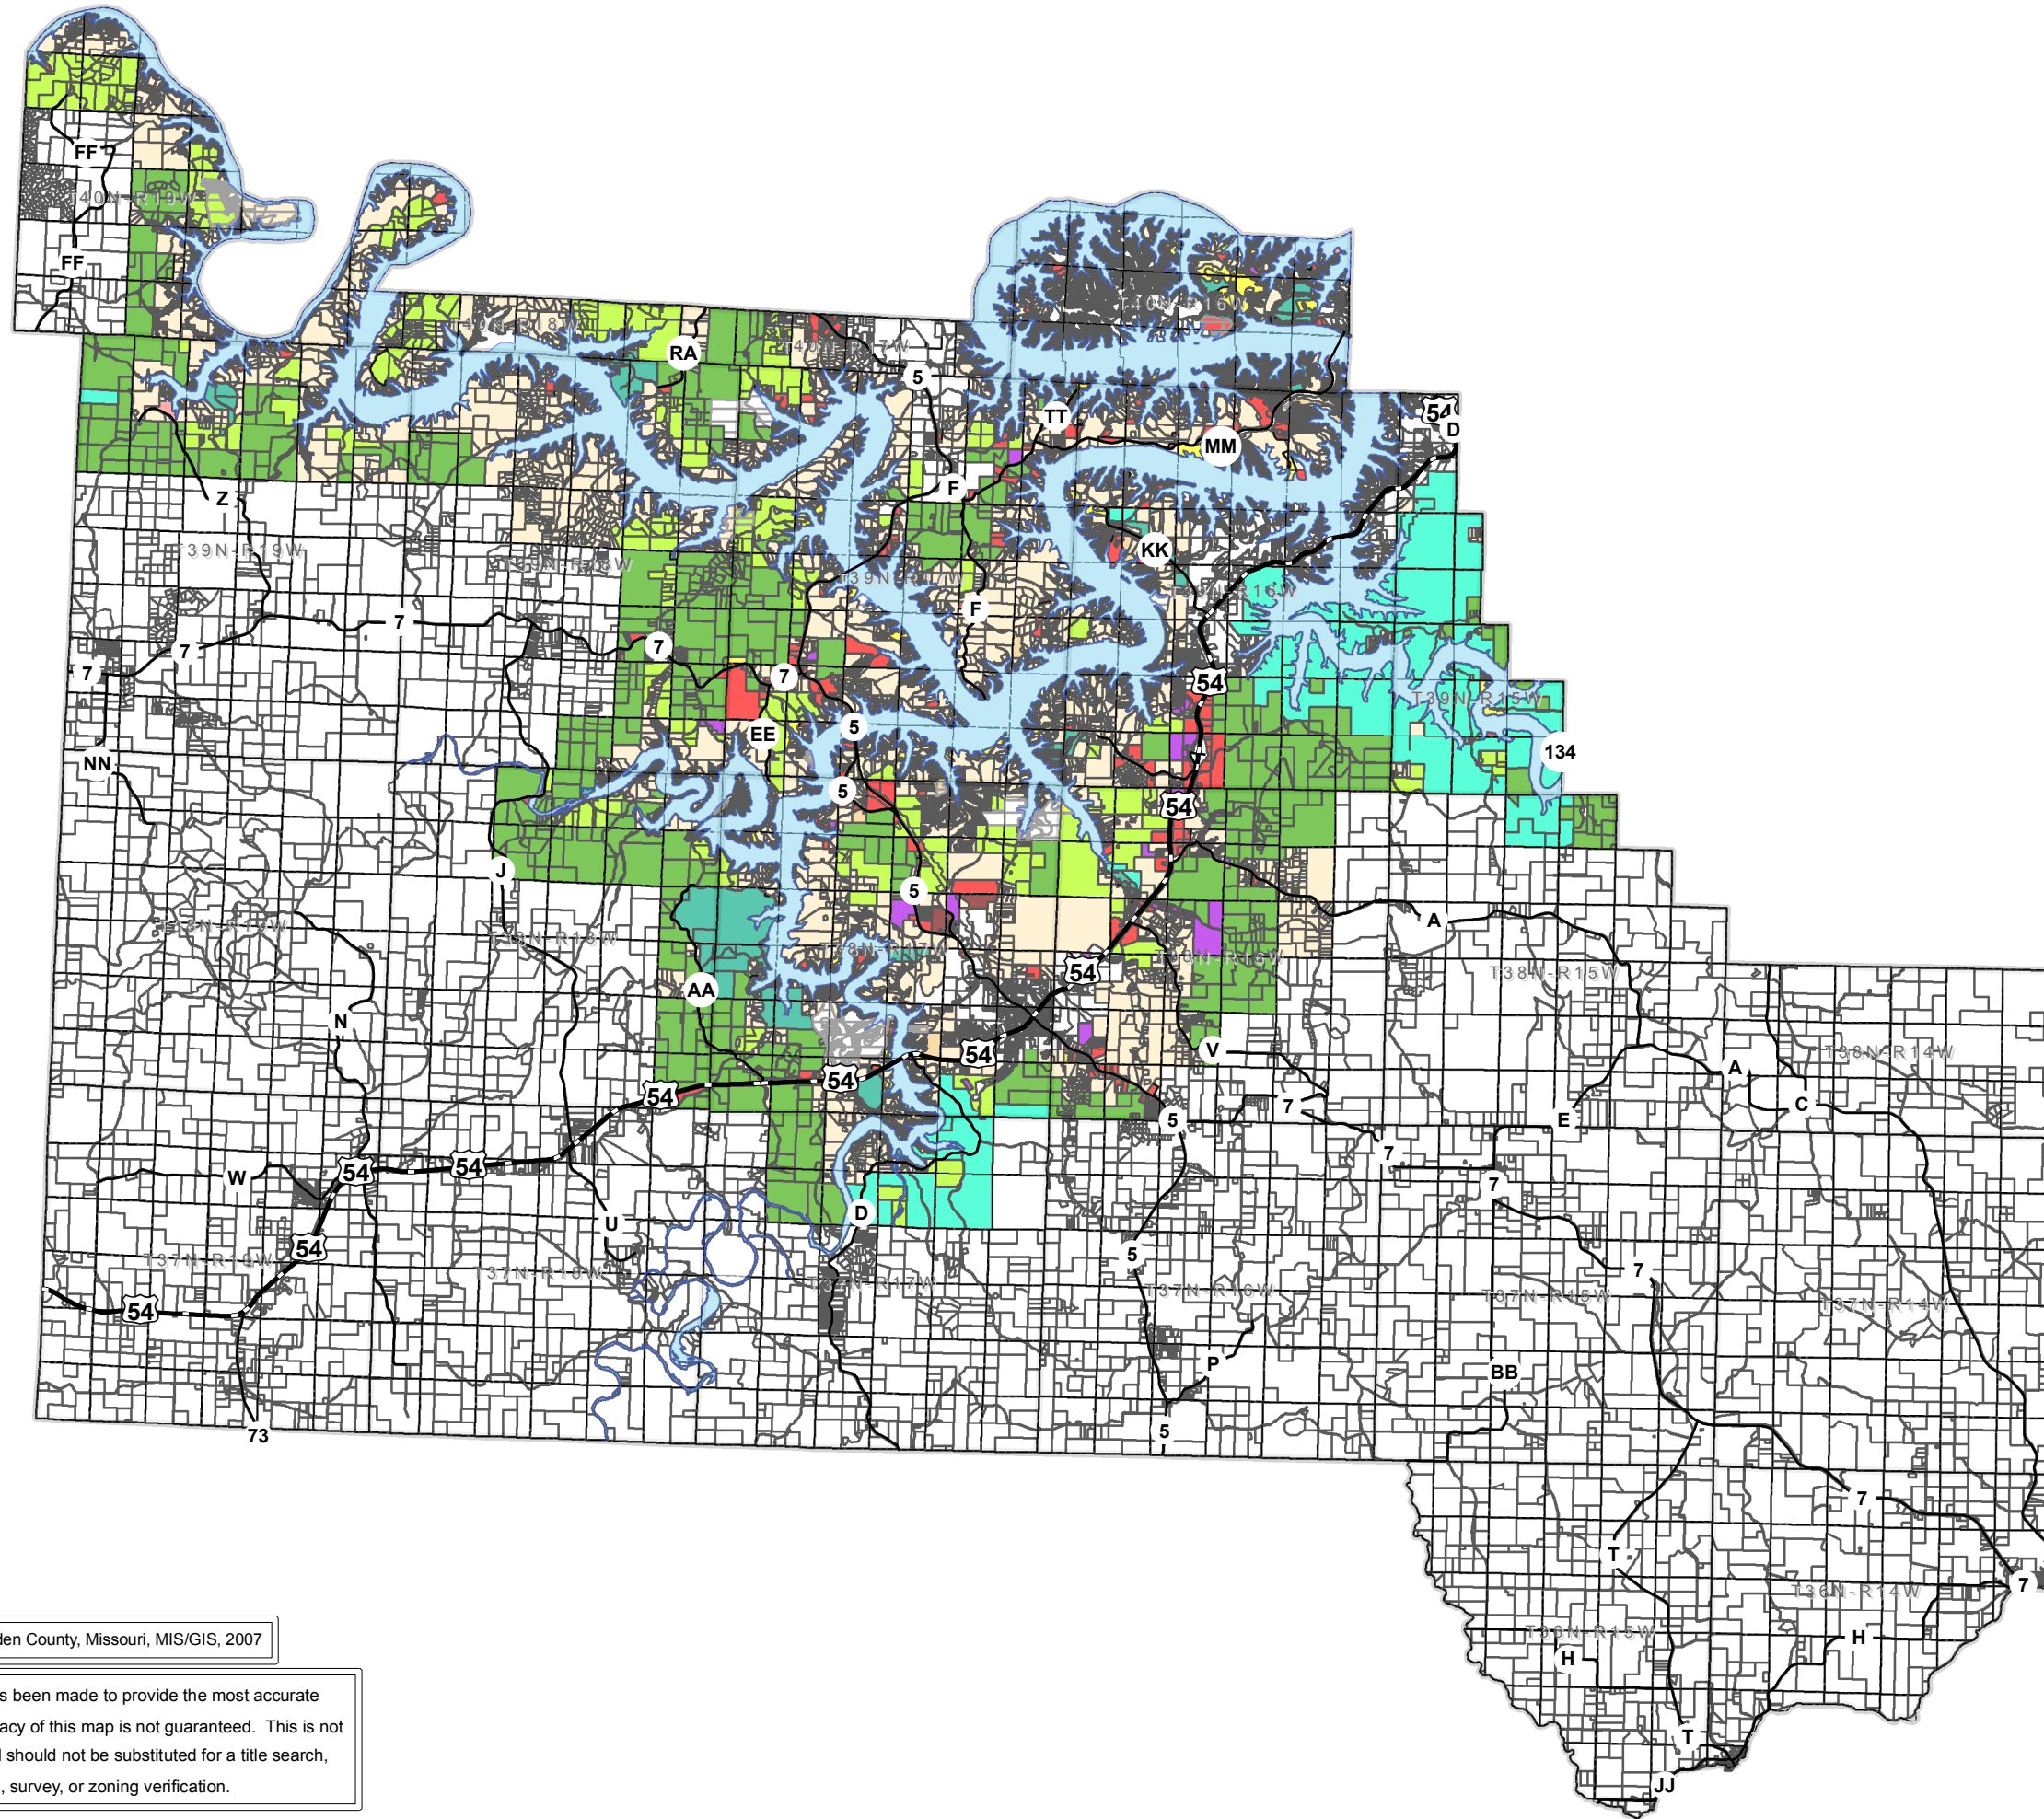

Camden County
Planning & Zoning Districts

- Legend**
- Lake
 - US Highways
 - State Highways
 - Planning & Zoning Districts**
 - Agricultural Zoning (A-1)
 - Agricultural Zoning (A-R)
 - Commercial Zoning (B-1)
 - Commercial Zoning (B-2)
 - Commercial Zoning (B-3)
 - Industrial Zoning (I-1)
 - Outside of Planning Area
 - Planned Unit Development Zoning
 - Recreational Zoning (P-1)
 - Recreational Zoning (P-2)
 - Residential Zoning (R-1)
 - Residential Zoning (R-2)
 - Residential Zoning (R-3)
 - Residential Zoning (R-4)

Copyright: Camden County, Missouri, MIS/GIS, 2007

A good faith effort has been made to provide the most accurate data possible, but accuracy of this map is not guaranteed. This is not a legal document, and should not be substituted for a title search, appraisal, survey, or zoning verification.