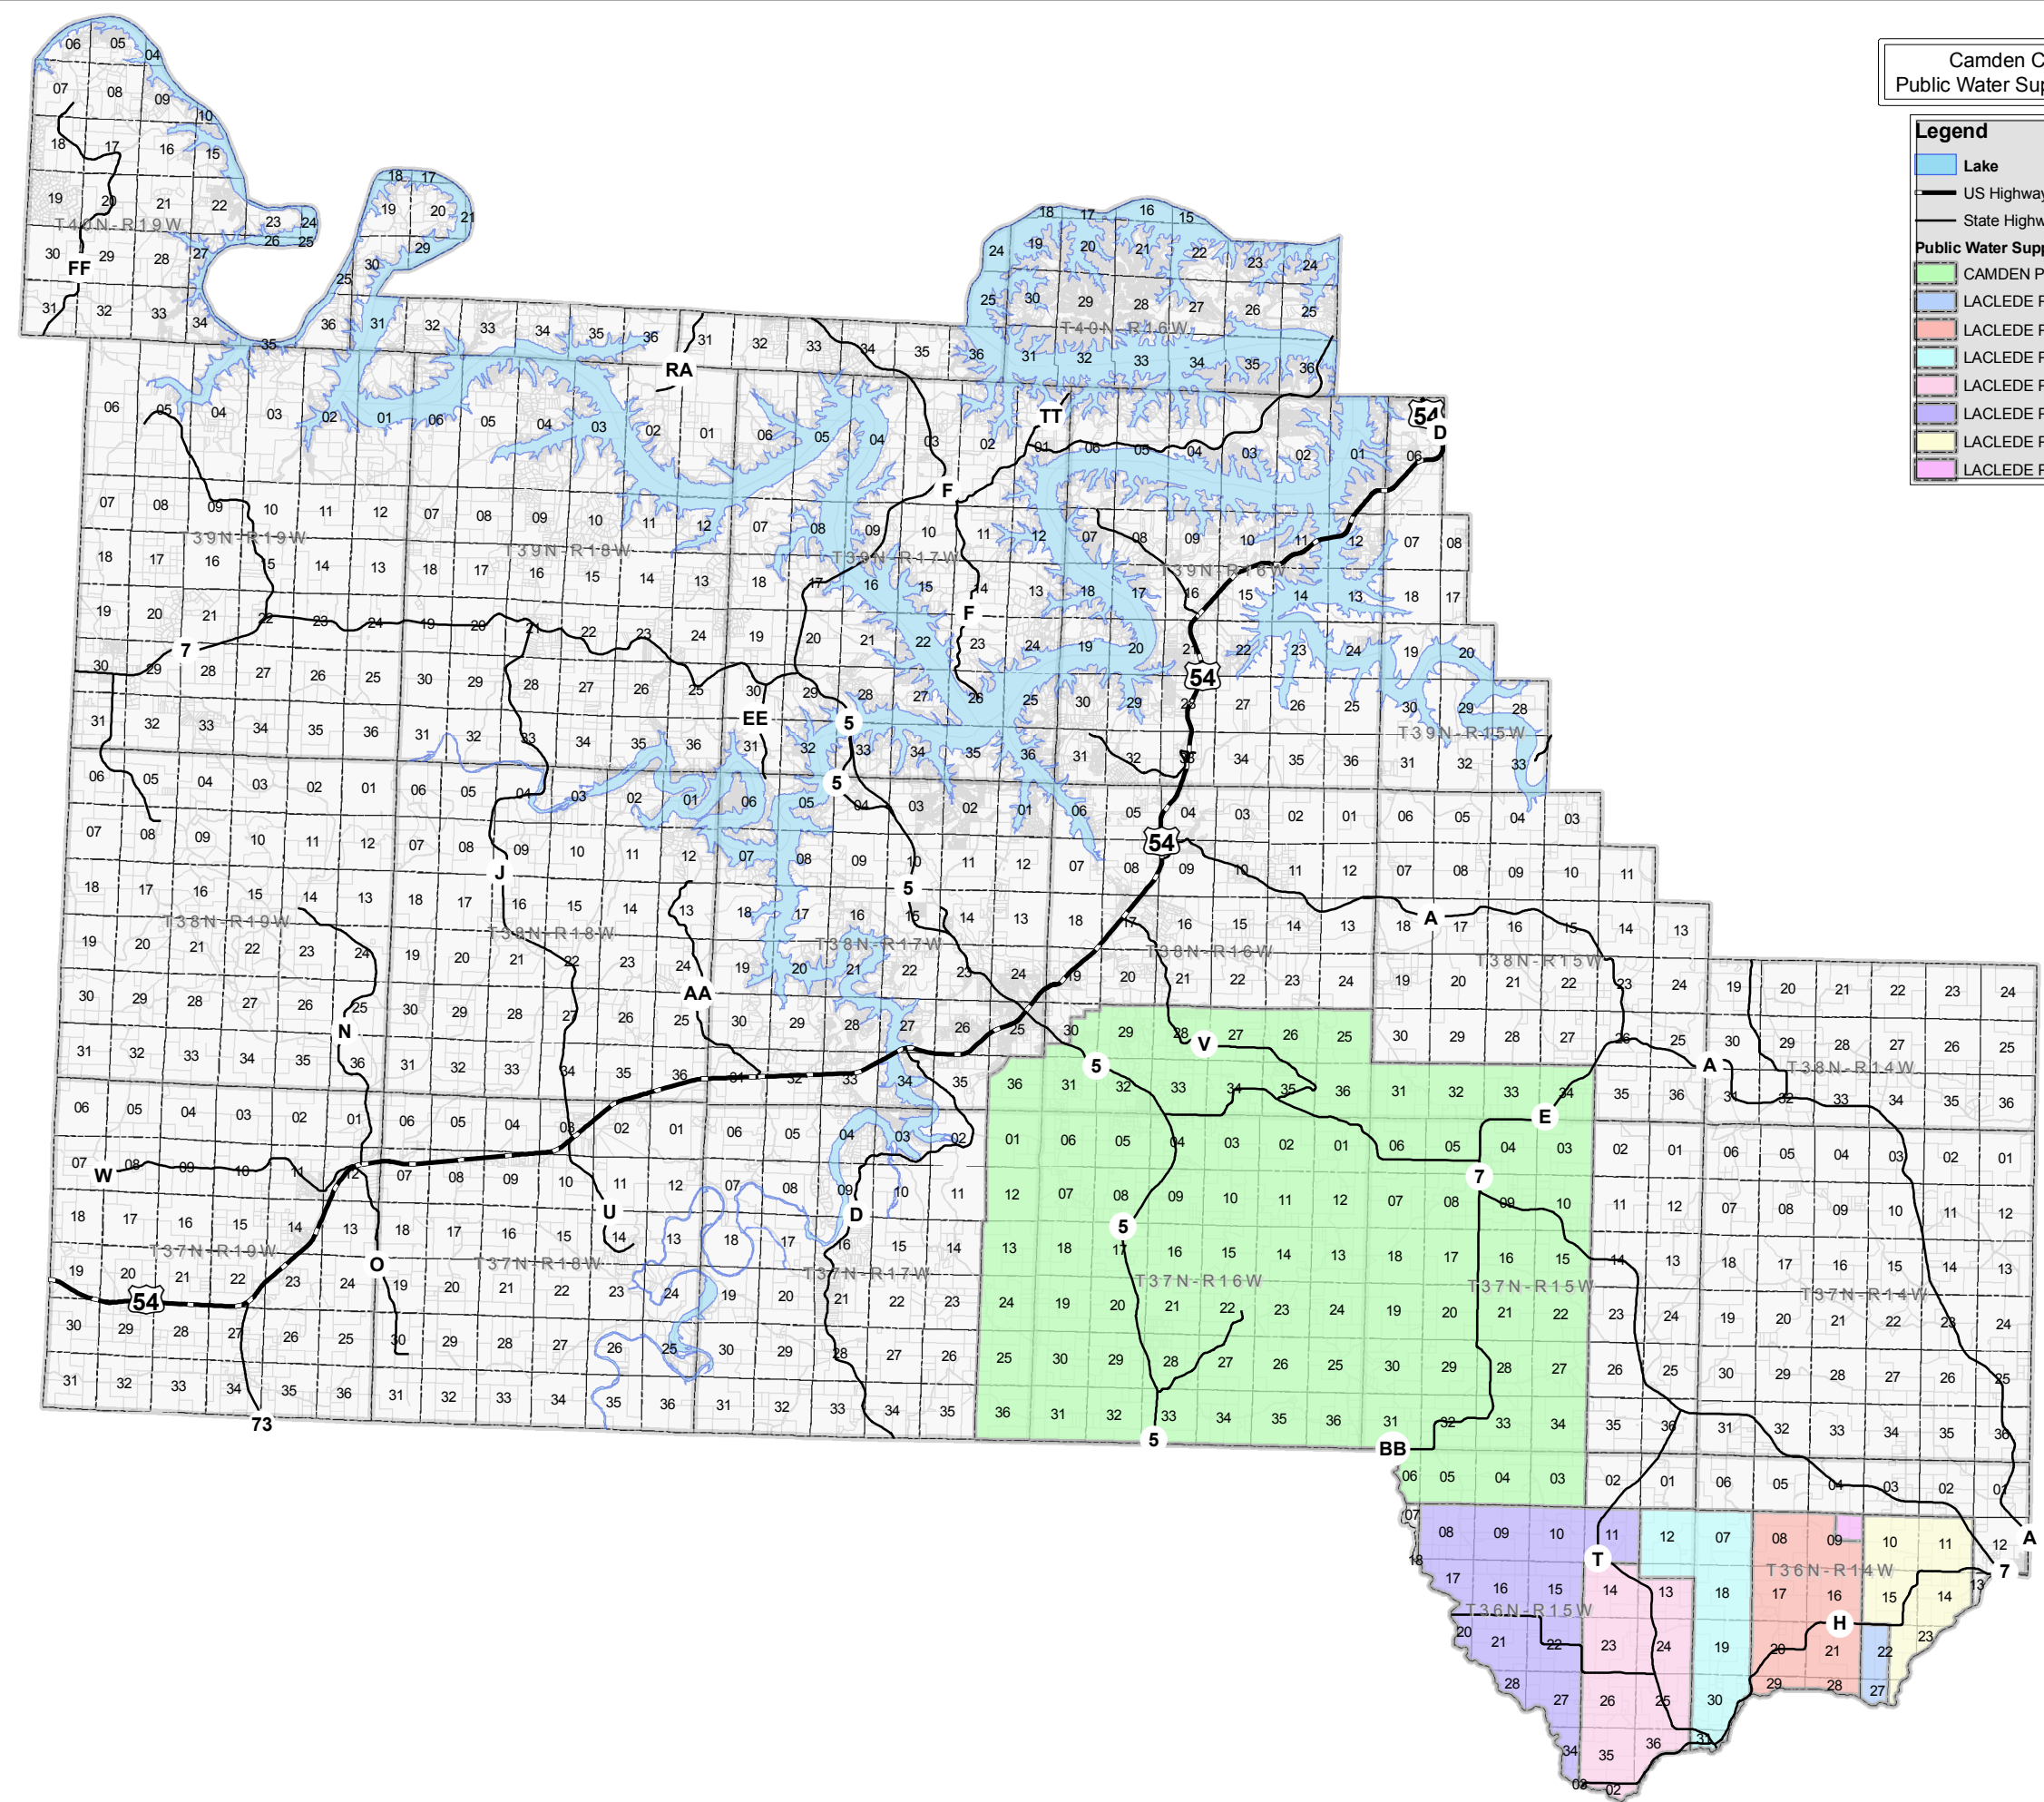

Camden County
Public Water Supply Districts

- Legend**
- Lake
 - US Highways
 - State Highways
 - Public Water Supply Districts**
 - CAMDEN P.W.S.
 - LACLEDE P.W.S. 11A
 - LACLEDE P.W.S. 11B
 - LACLEDE P.W.S. 11C
 - LACLEDE P.W.S. 11D
 - LACLEDE P.W.S. 11E
 - LACLEDE P.W.S. 15C
 - LACLEDE P.W.S. 15D

Copyright: Camden County, Missouri, MIS/GIS, 2007

A good faith effort has been made to provide the most accurate data possible, but accuracy of this map is not guaranteed. This is not a legal document, and should not be substituted for a title search, appraisal, survey, or zoning verification.