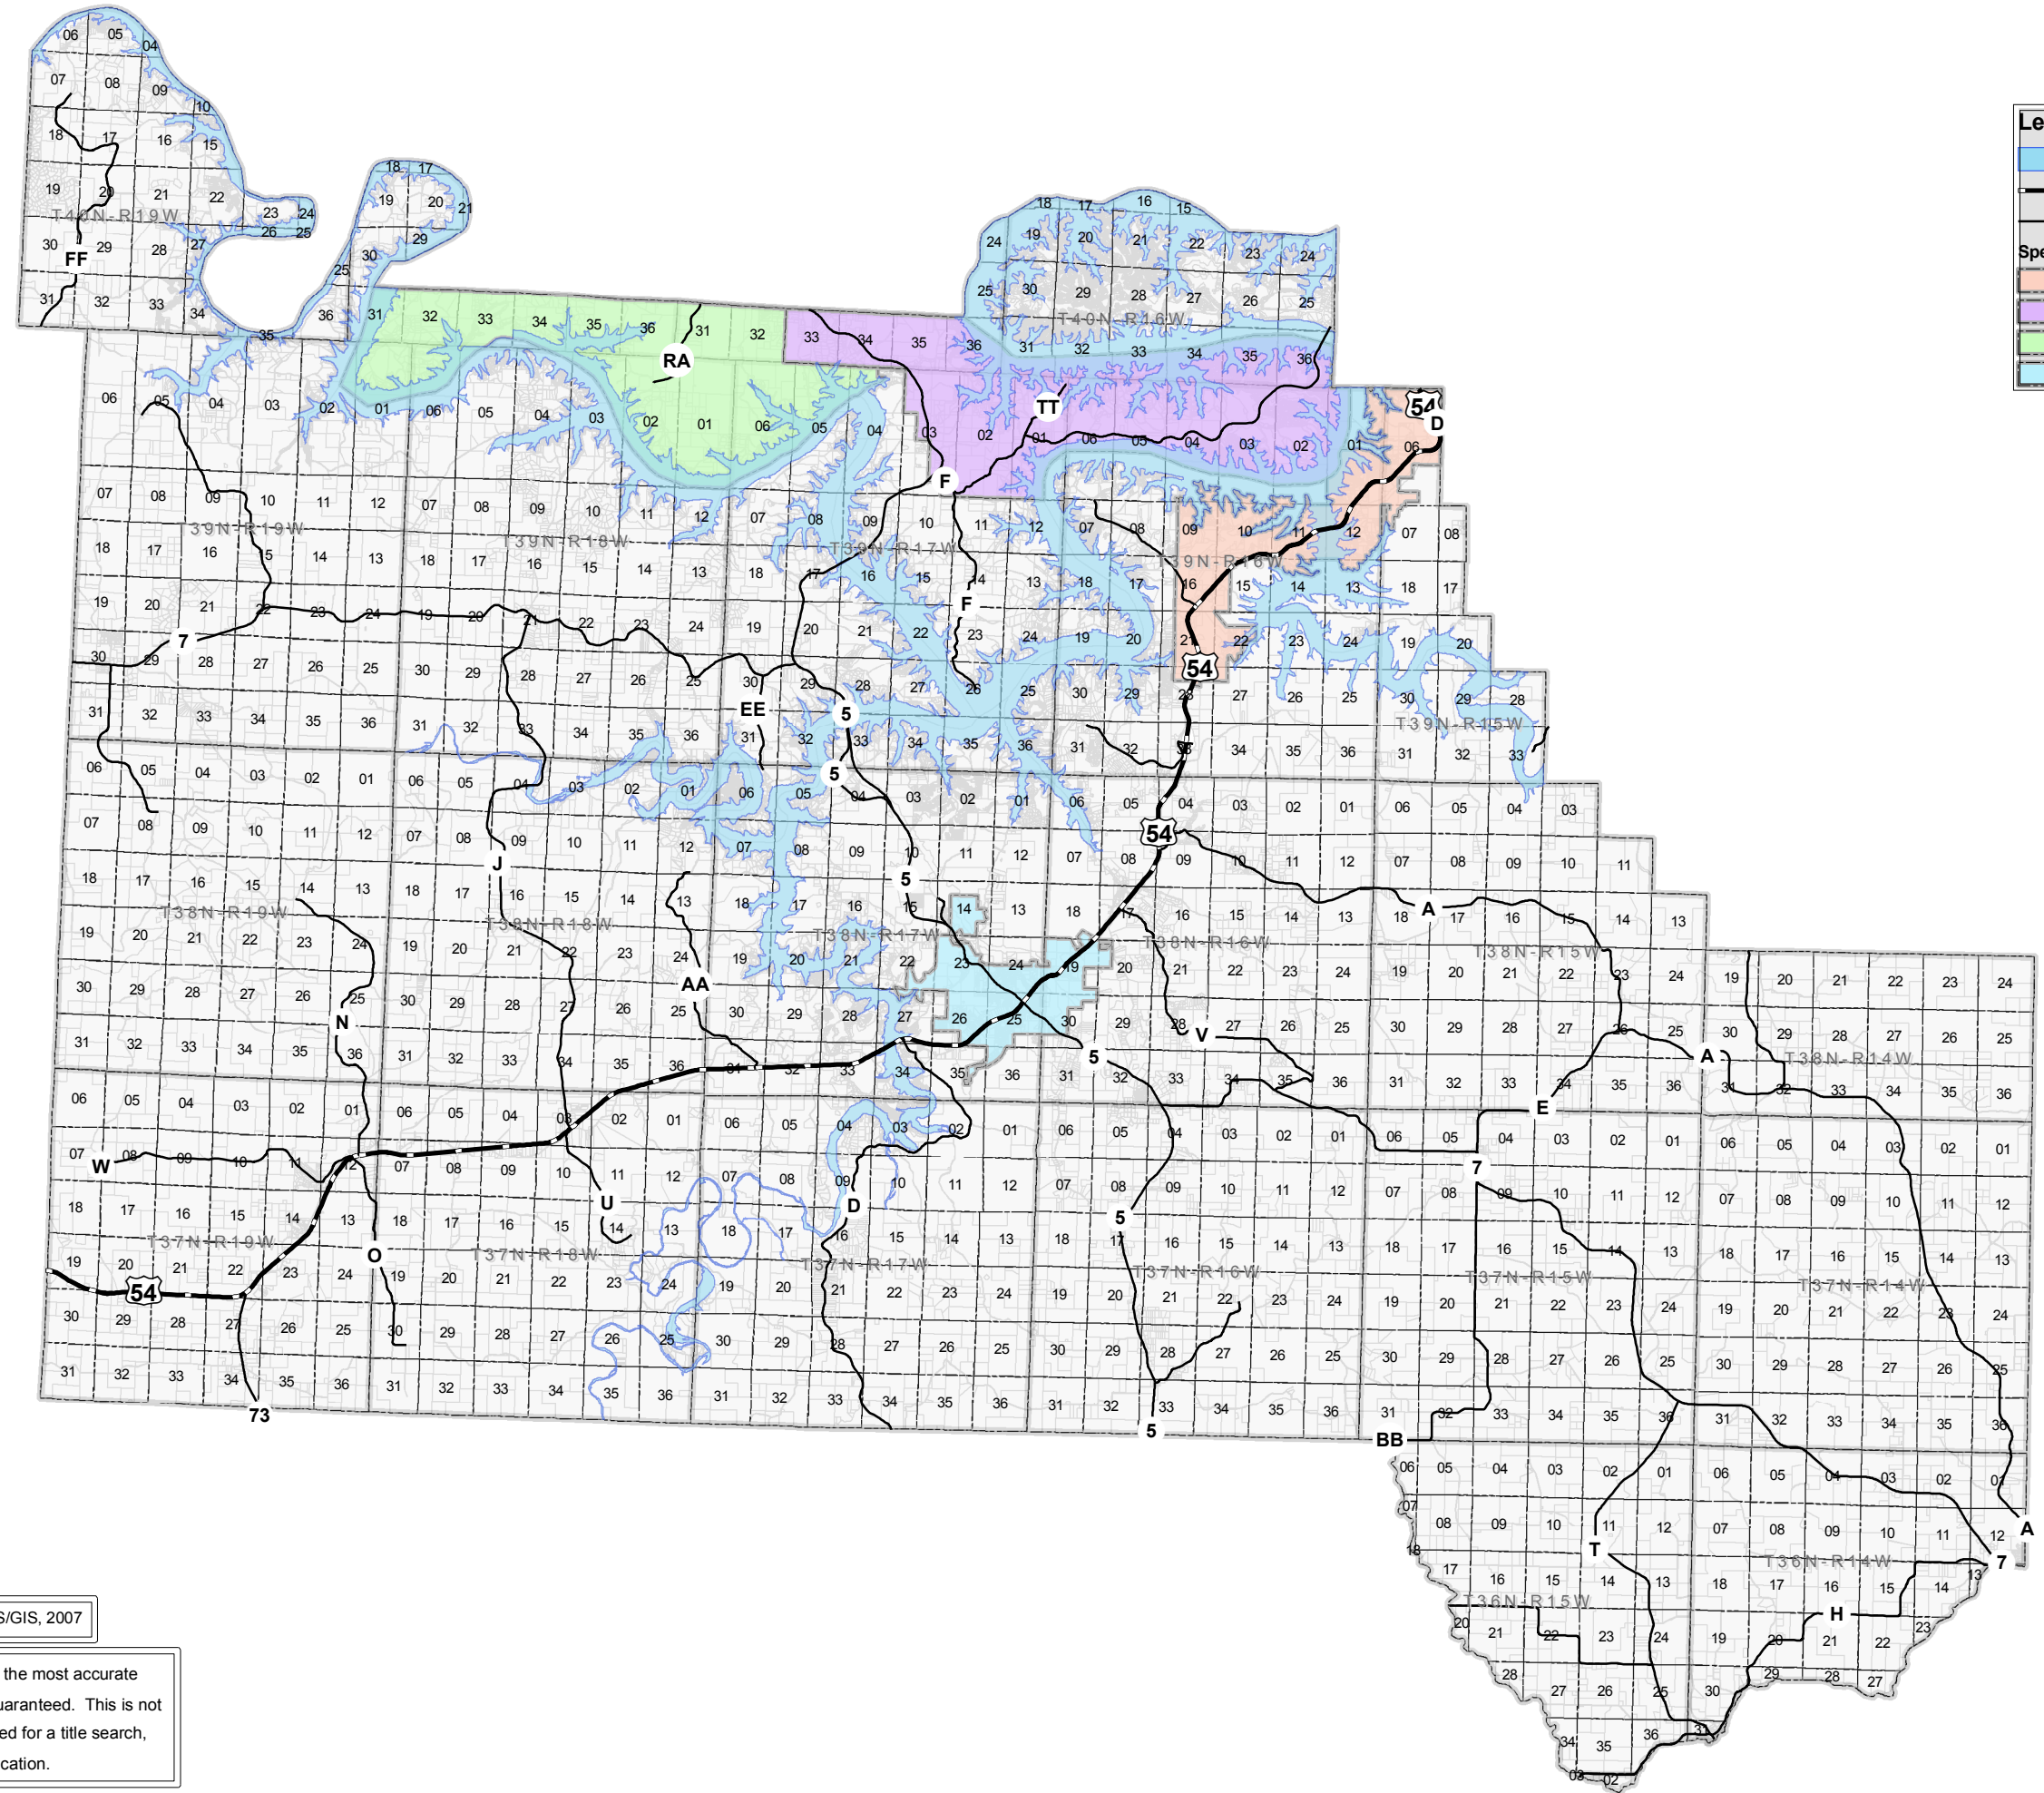

Camden County
Special Road Districts

Legend

-  Lake
-  US Highways
-  State Highways
- Special Road Districts**
-  OSAGE BEACH SPECIAL ROAD DISTRICT
-  SPECIAL ROAD DISTRICT D
-  SPECIAL ROAD DISTRICT O
-  SPECIAL ROAD DISTRICT R

Copyright: Camden County, Missouri, MIS/GIS, 2007

A good faith effort has been made to provide the most accurate data possible, but accuracy of this map is not guaranteed. This is not a legal document, and should not be substituted for a title search, appraisal, survey, or zoning verification.