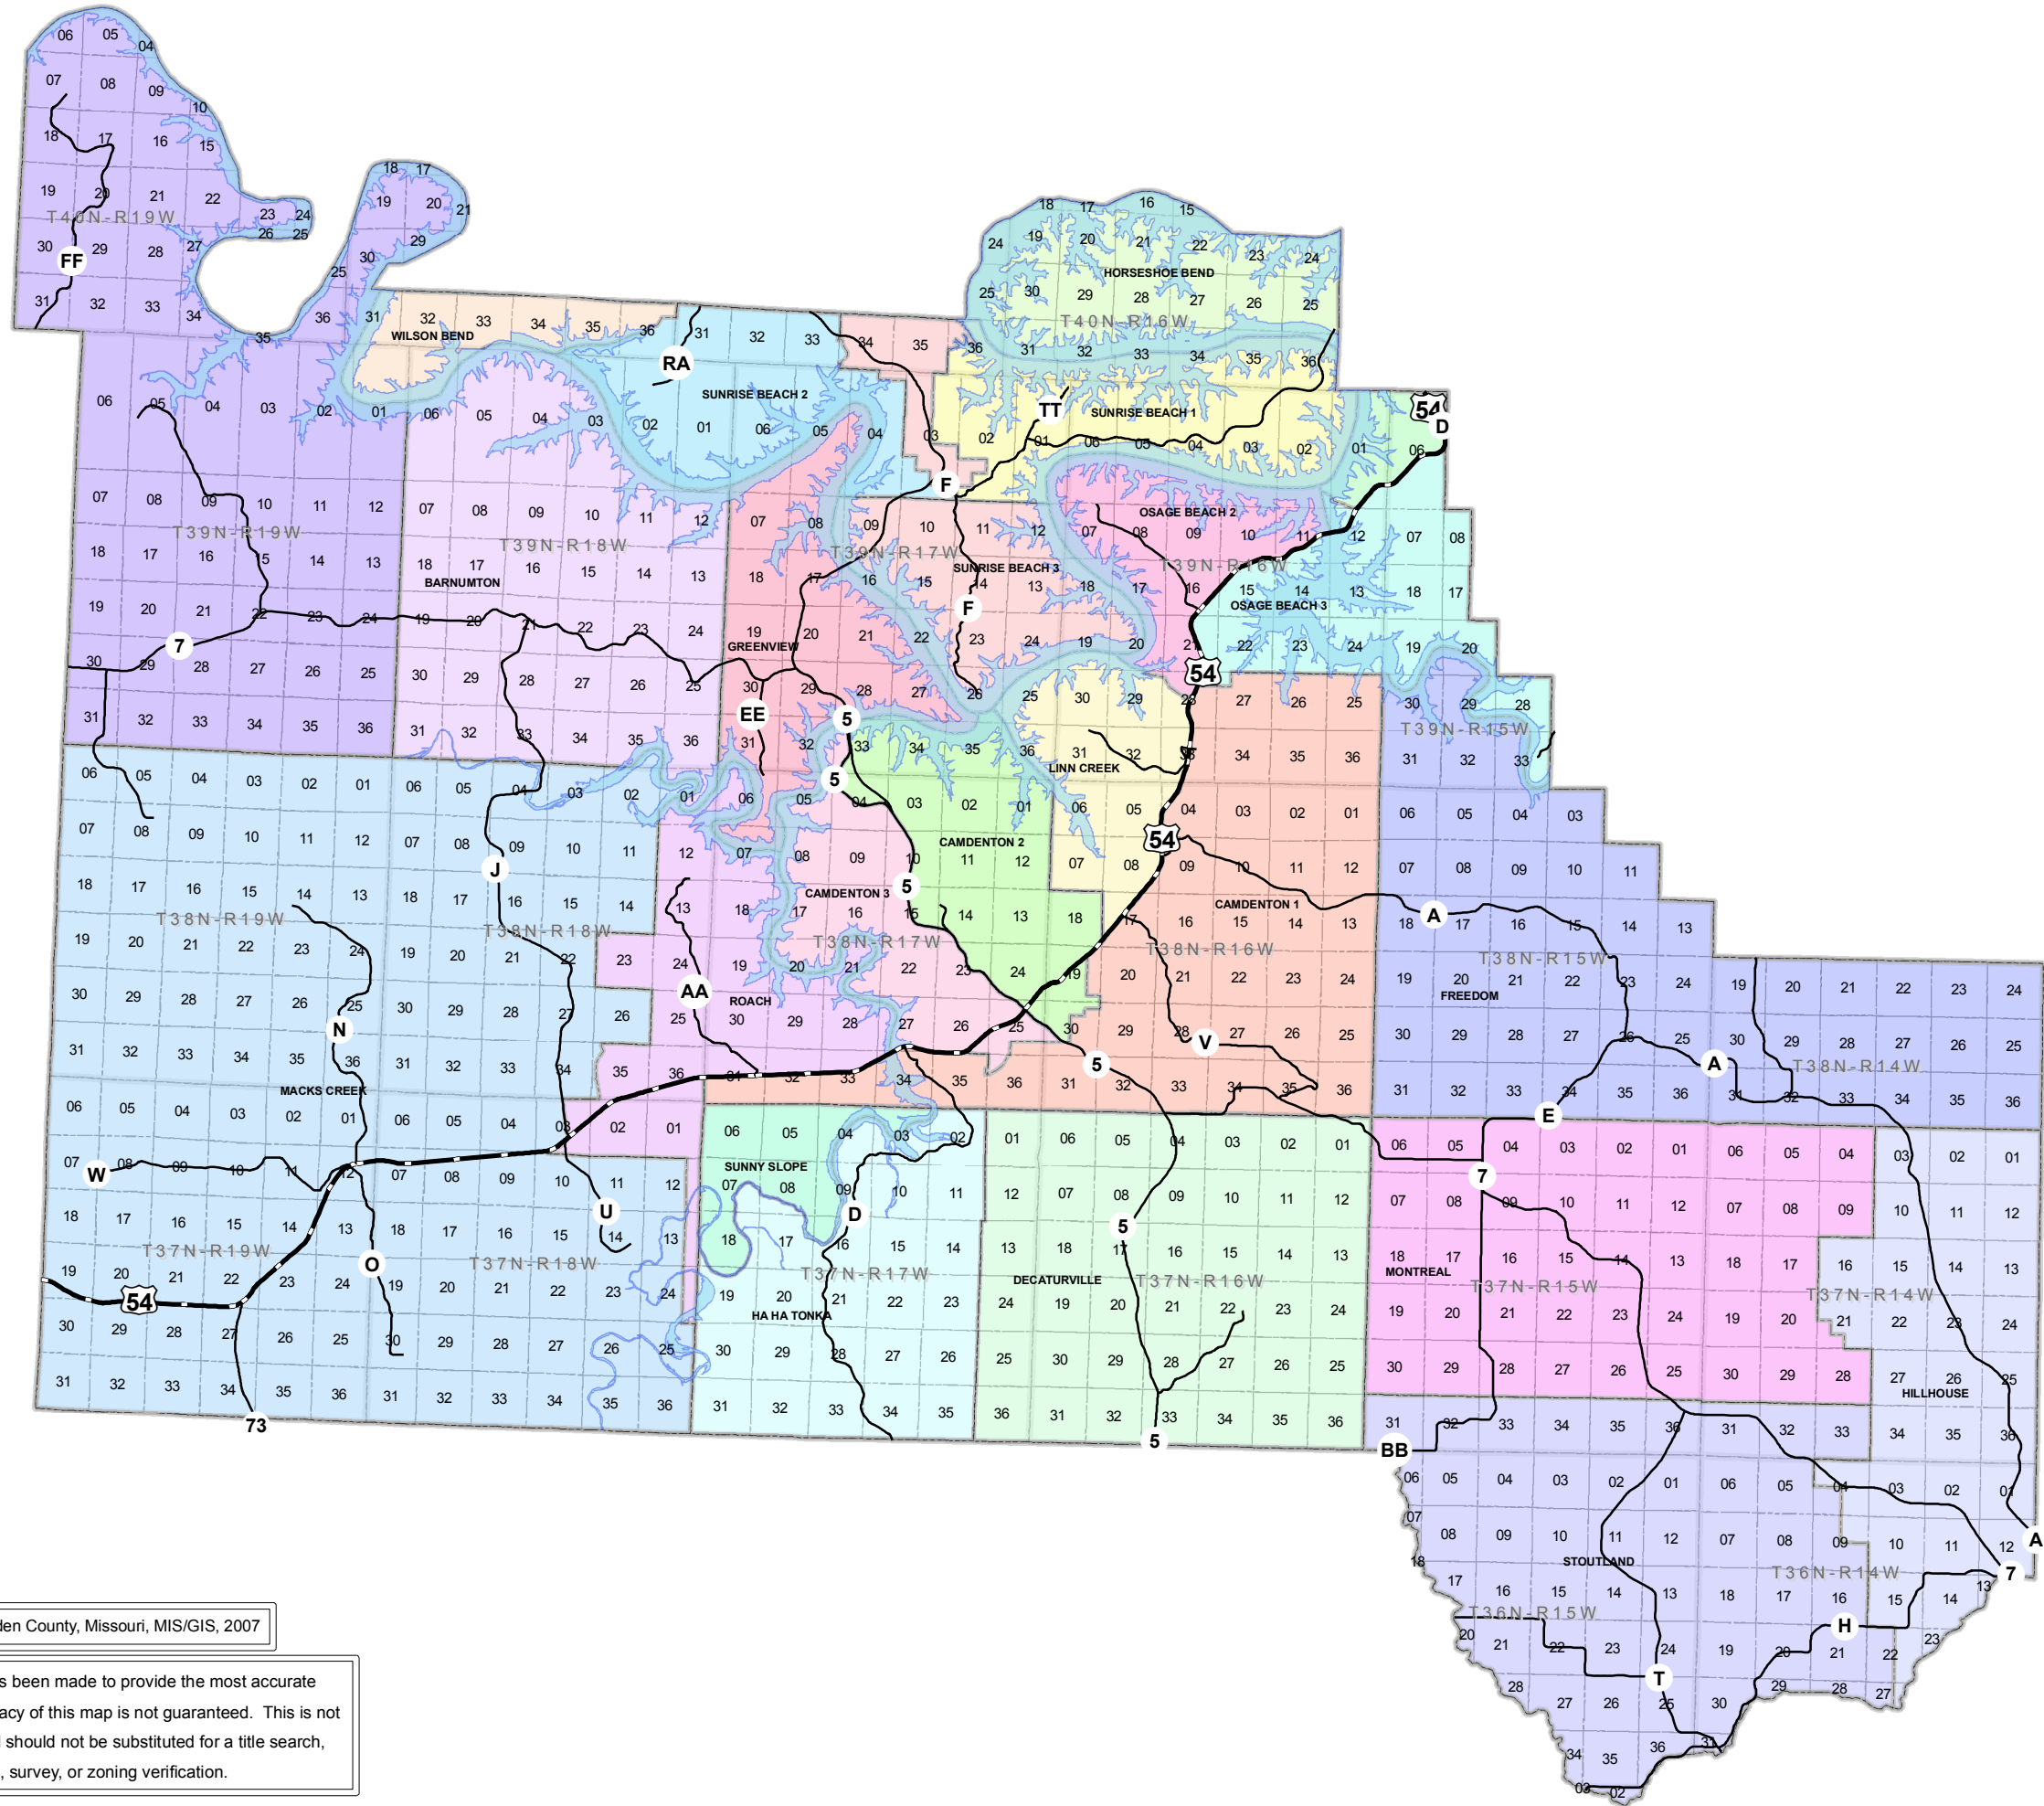

Camden County  
Voting Precincts

- Legend**
- Lake
  - US Highways
  - State Highways
- Voting Precincts**
- BARNUMTON
  - CAMDENTON 1
  - CAMDENTON 2
  - CAMDENTON 3
  - CLIMAX SPRINGS
  - DECATURVILLE
  - FREEDOM
  - GREENVIEW
  - HA HA TONKA
  - HILLHOUSE
  - HORSESHOE BEND
  - LINN CREEK
  - MACKS CREEK
  - MONTREAL
  - OSAGE BEACH 1
  - OSAGE BEACH 2
  - OSAGE BEACH 3
  - ROACH
  - STOUTLAND
  - SUNNY SLOPE
  - SUNRISE BEACH 1
  - SUNRISE BEACH 2
  - SUNRISE BEACH 3
  - WILSON BEND

Copyright: Camden County, Missouri, MIS/GIS, 2007

A good faith effort has been made to provide the most accurate data possible, but accuracy of this map is not guaranteed. This is not a legal document, and should not be substituted for a title search, appraisal, survey, or zoning verification.